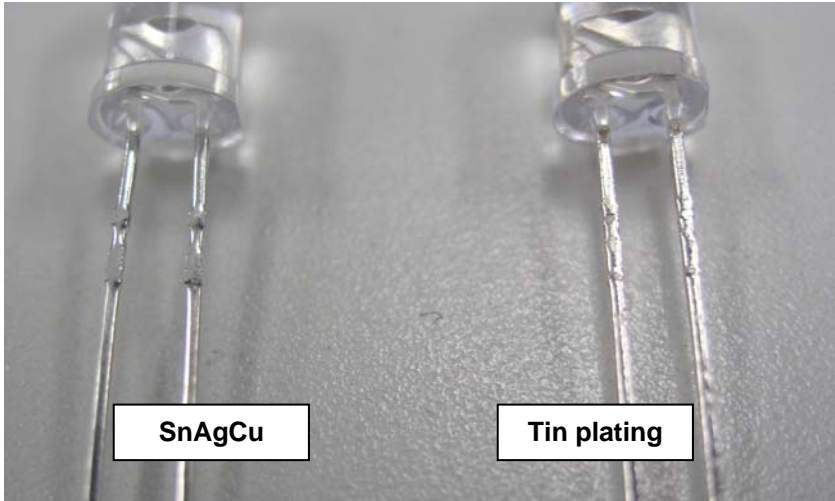

There is no change on fit and function. There will be a change in form due to the change of terminal finish to Sn plated leads. The surface appearance difference of the Sn plated leads and SnAgCu plated leads are as shown below.

New Sn plated lead terminal finish appearance vs SnAgCu: